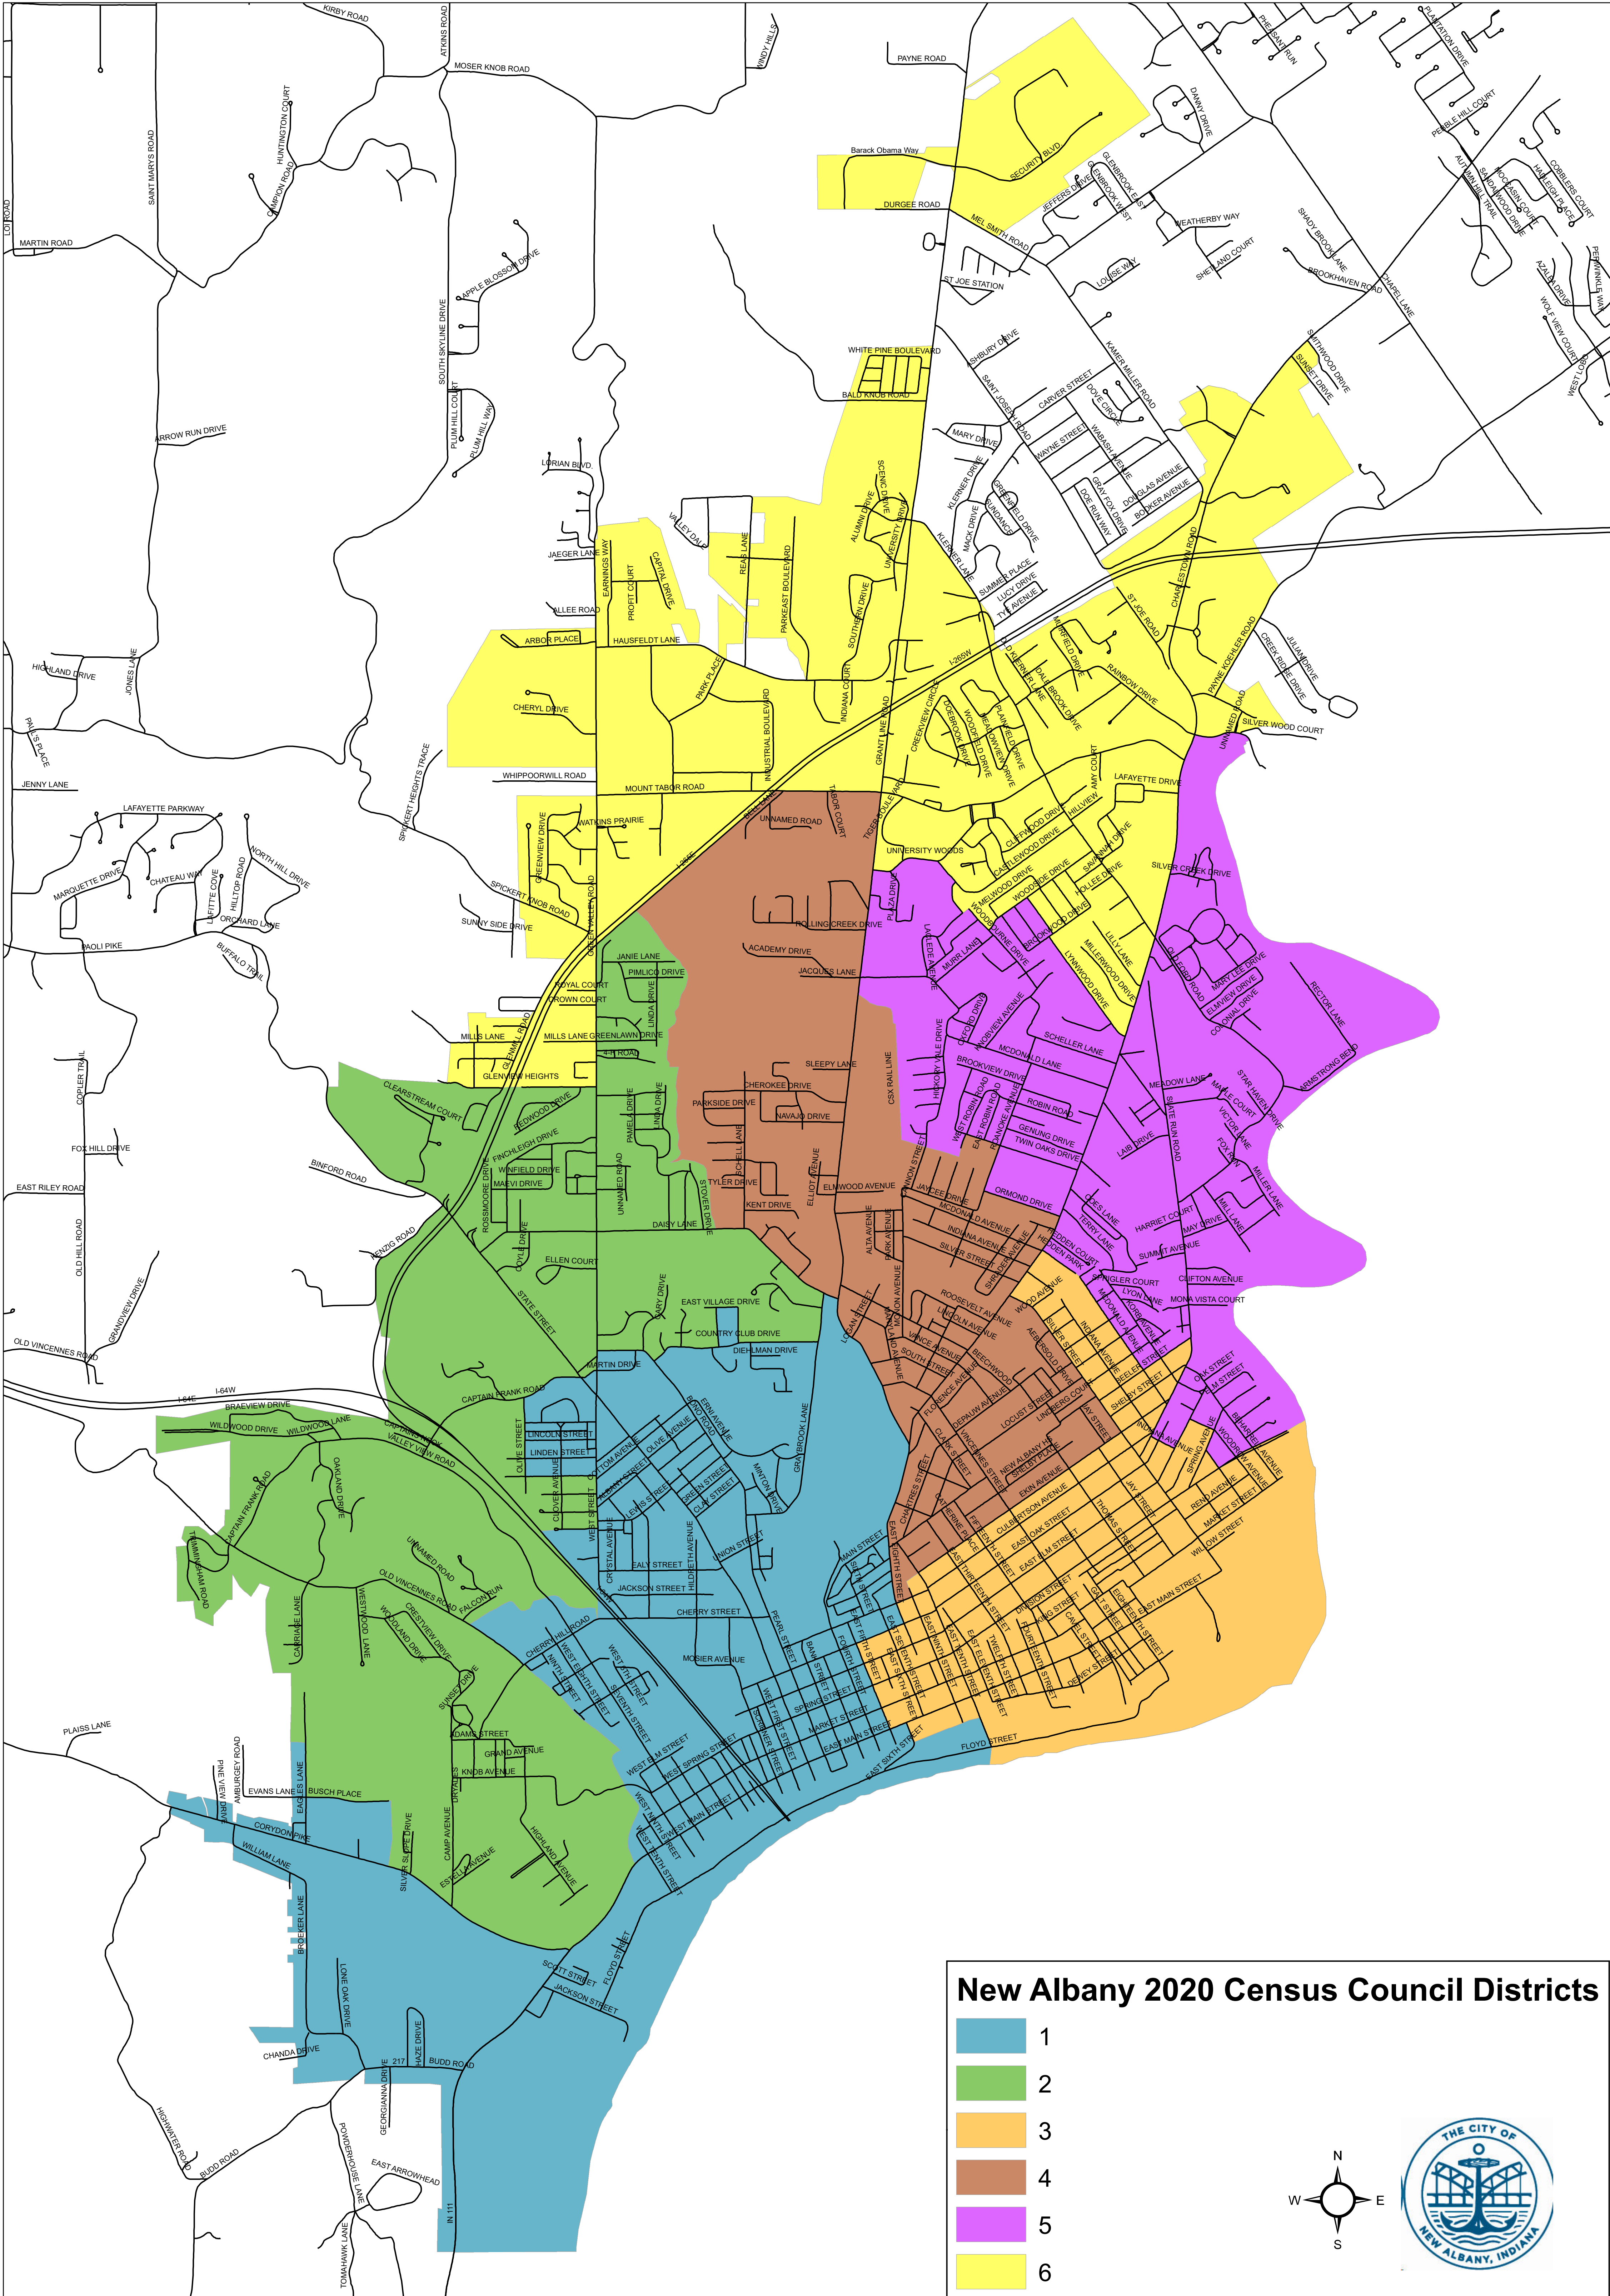

New Albany Common Council Districts "2020 Census Redistrict Map"

New Albany 2020 Census Council Districts

	1
	2
	3
	4
	5
	6